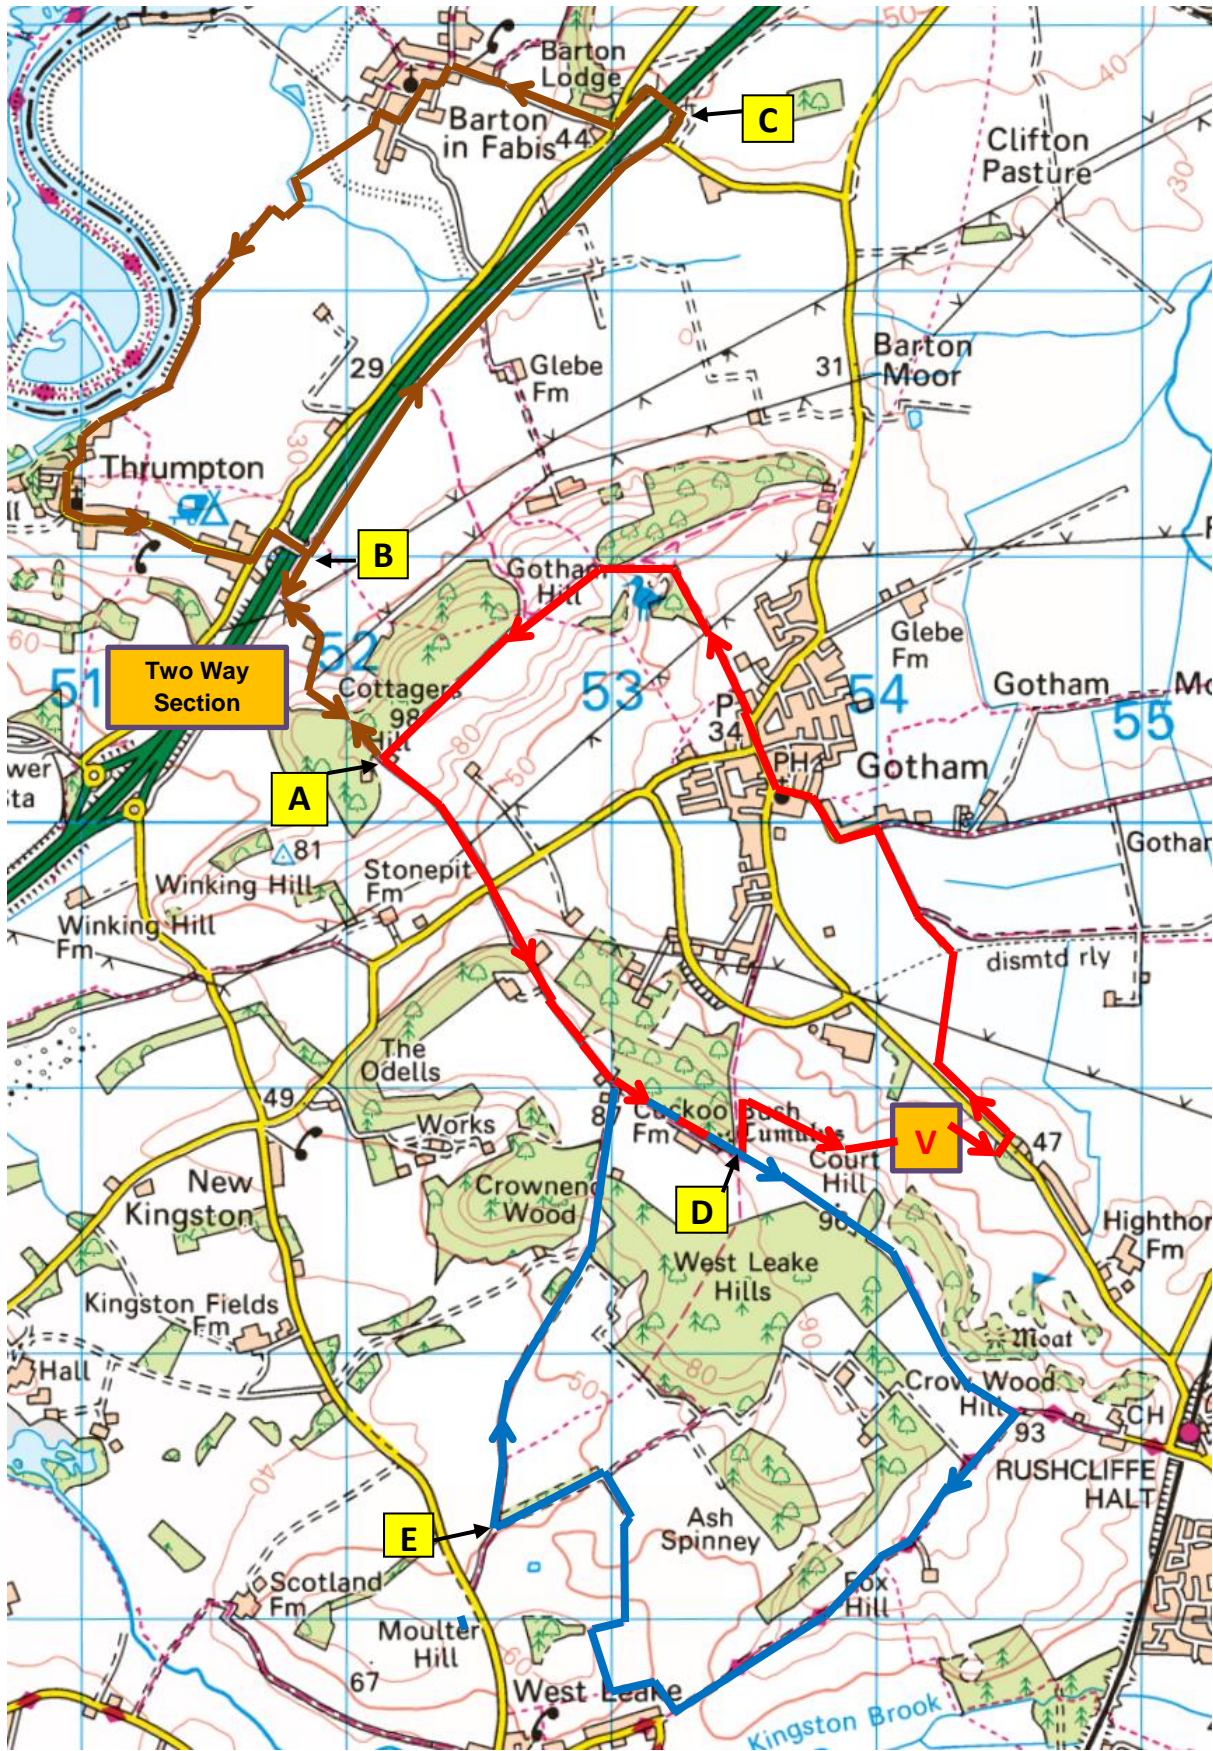

**GOTHAM SPRING RIDE 15<sup>th</sup> May 2022**

**Route Mileages:**

- 5 Miles:** Venue-A-D-Venue
- 9 Miles:** Venue-A-D-E-D-Venue.
- 15 Miles:** Venue-A-B-C-B-A-D-E-D-Venue.