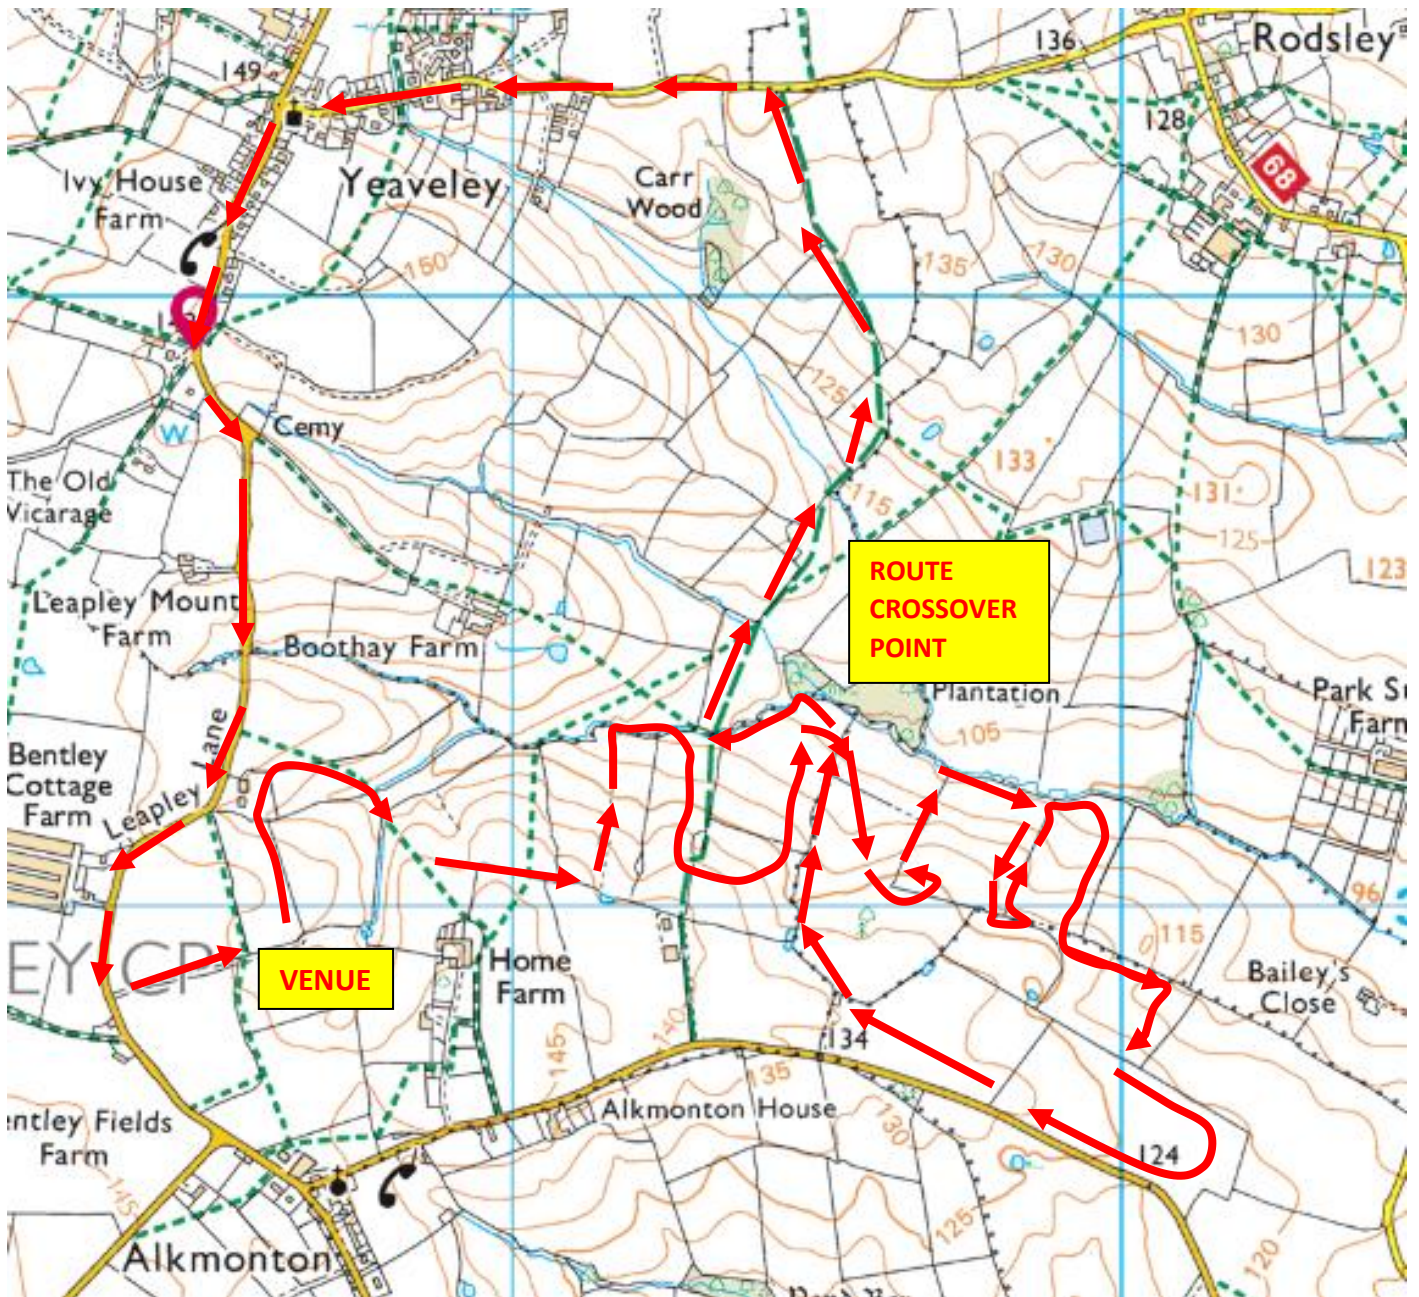

BOOTHAY FARM 2021

DISTANCE 6 MILES OR TWICE FOR 12 MILES

FARM RIDE FOLLOWS FIELD EDGES AND IS MARKED.

PLEASE DO NOT USE THE JUMPS.