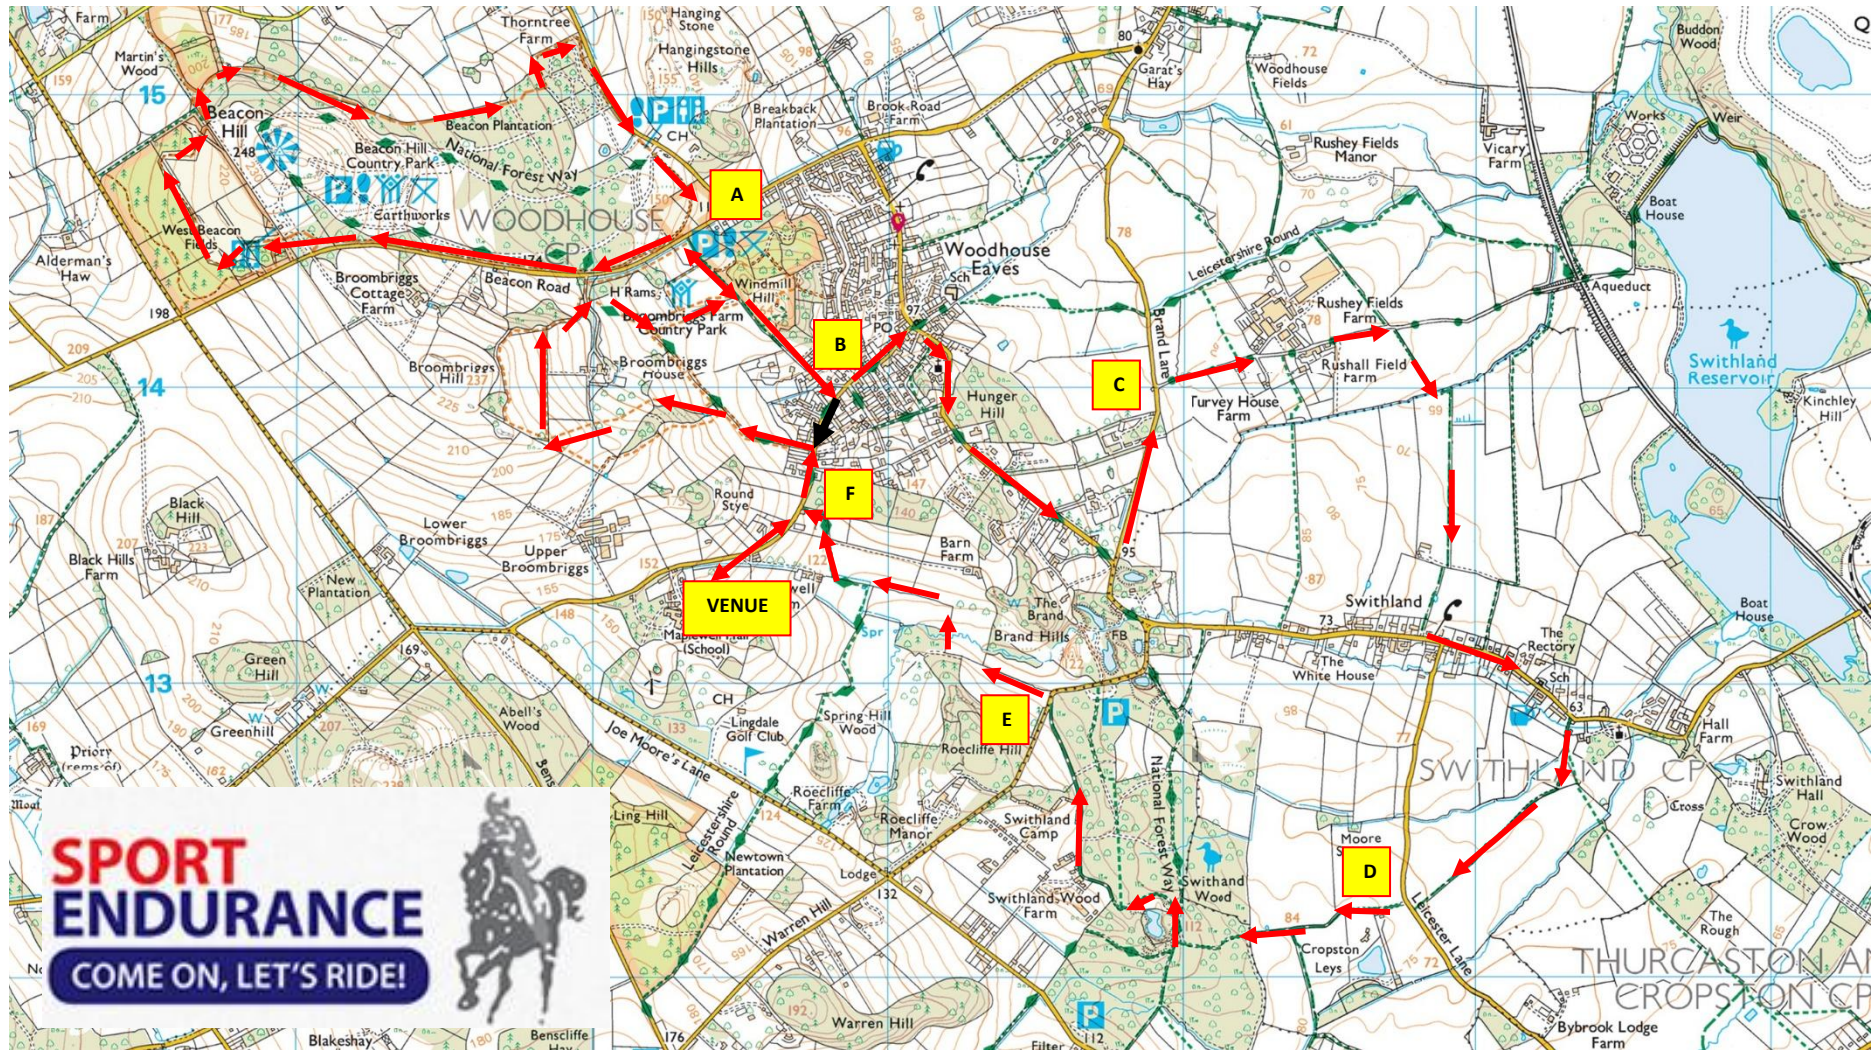

Sport Endurance Maplewell Ride Sunday 27th March 2022

5 MILES V- A -A -B-V

10 MILES V-A-A-B-C-D-E-F-V

15 MILES V-A-A-B-C-D-E-F-A-A-B-V

20 MILES V-A-A-B-C-D-E-F-A-A-B-C-D-E-F-V