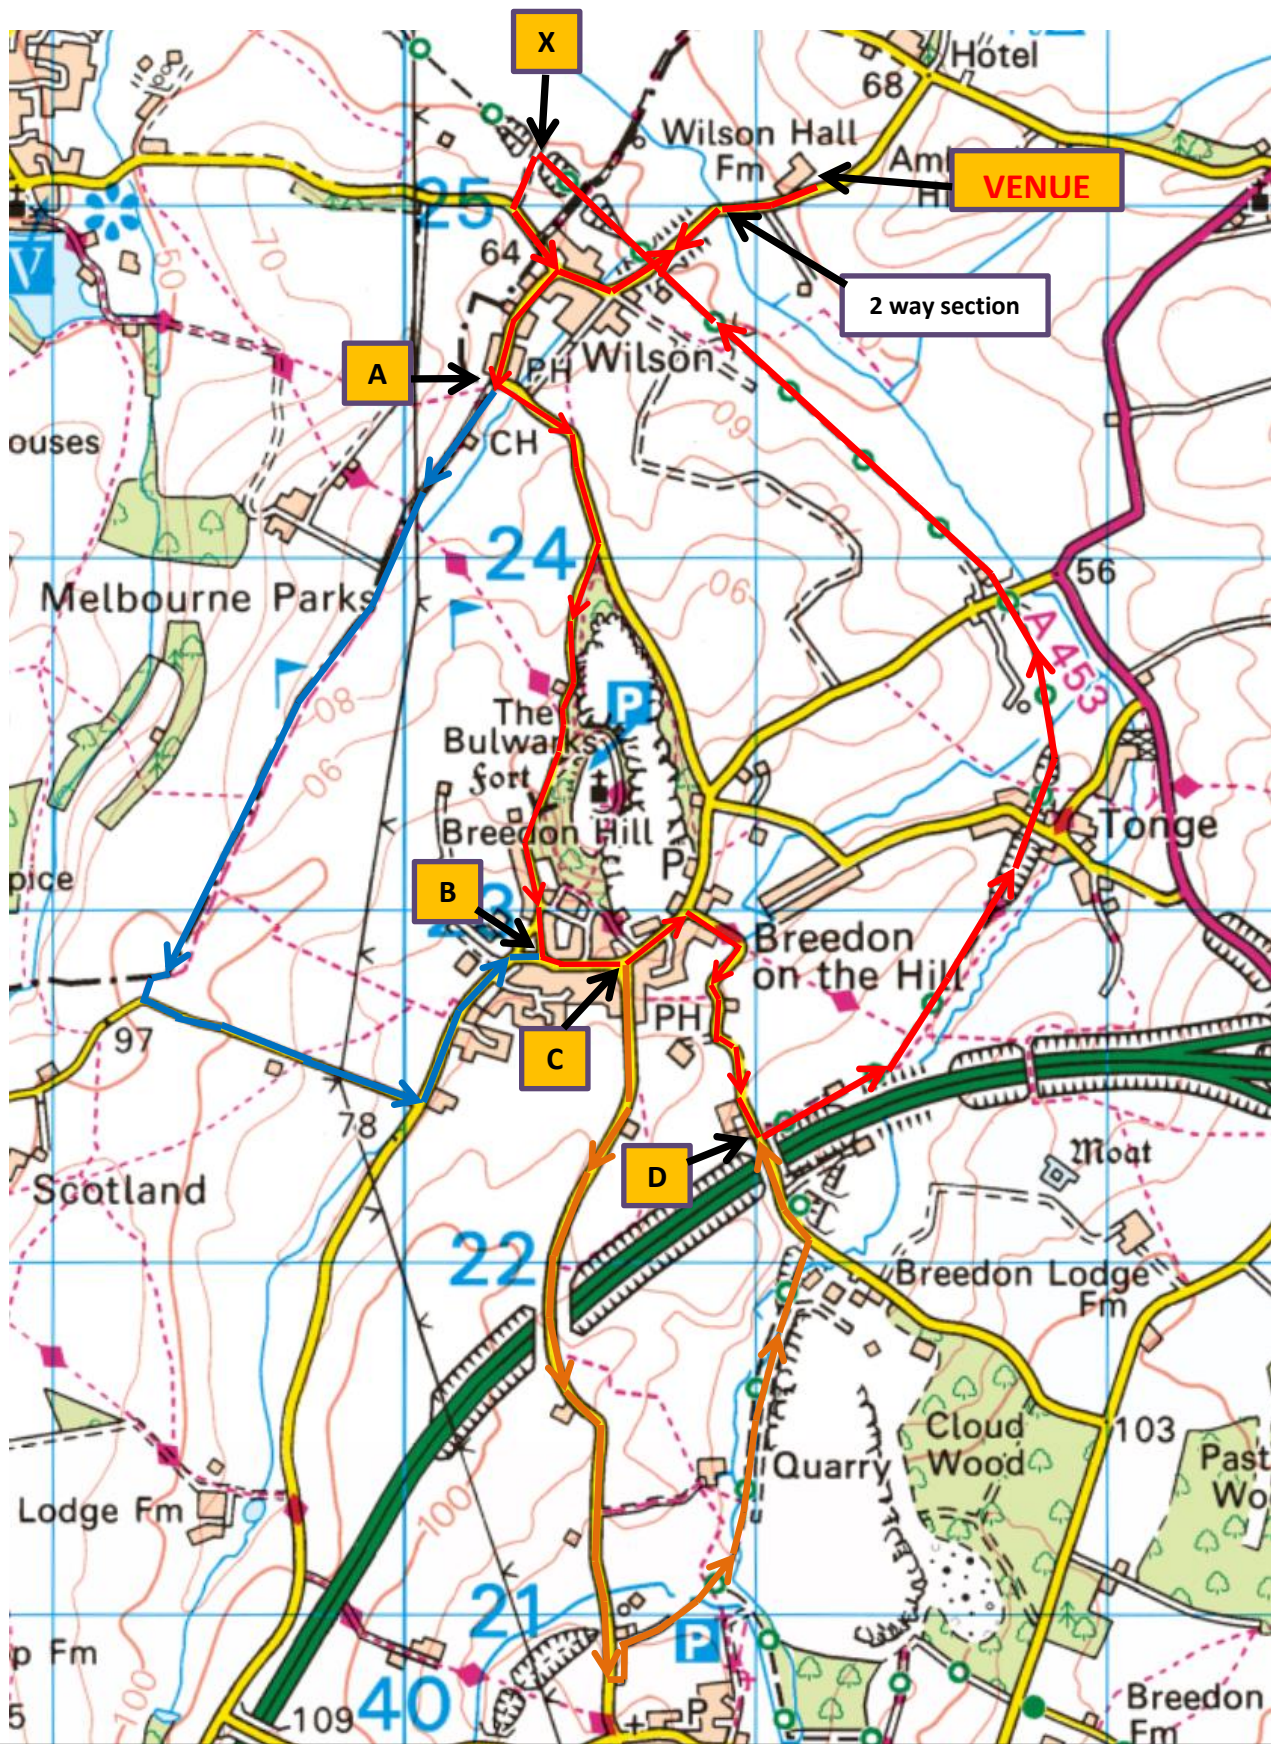

Cloud Trail 2026

5.5 Mile : Red Route **V – A – B – C – D – X – V**
 6.5 Miles : Red Route **V – A** Blue **A – B** Red **B – C – D – X – V**
 8 Miles : Red Route **V – A** Blue **A – B** Red **B – C** Orange **C – D** Red **D – X – V**
 See 3 mile extension map for point "X"