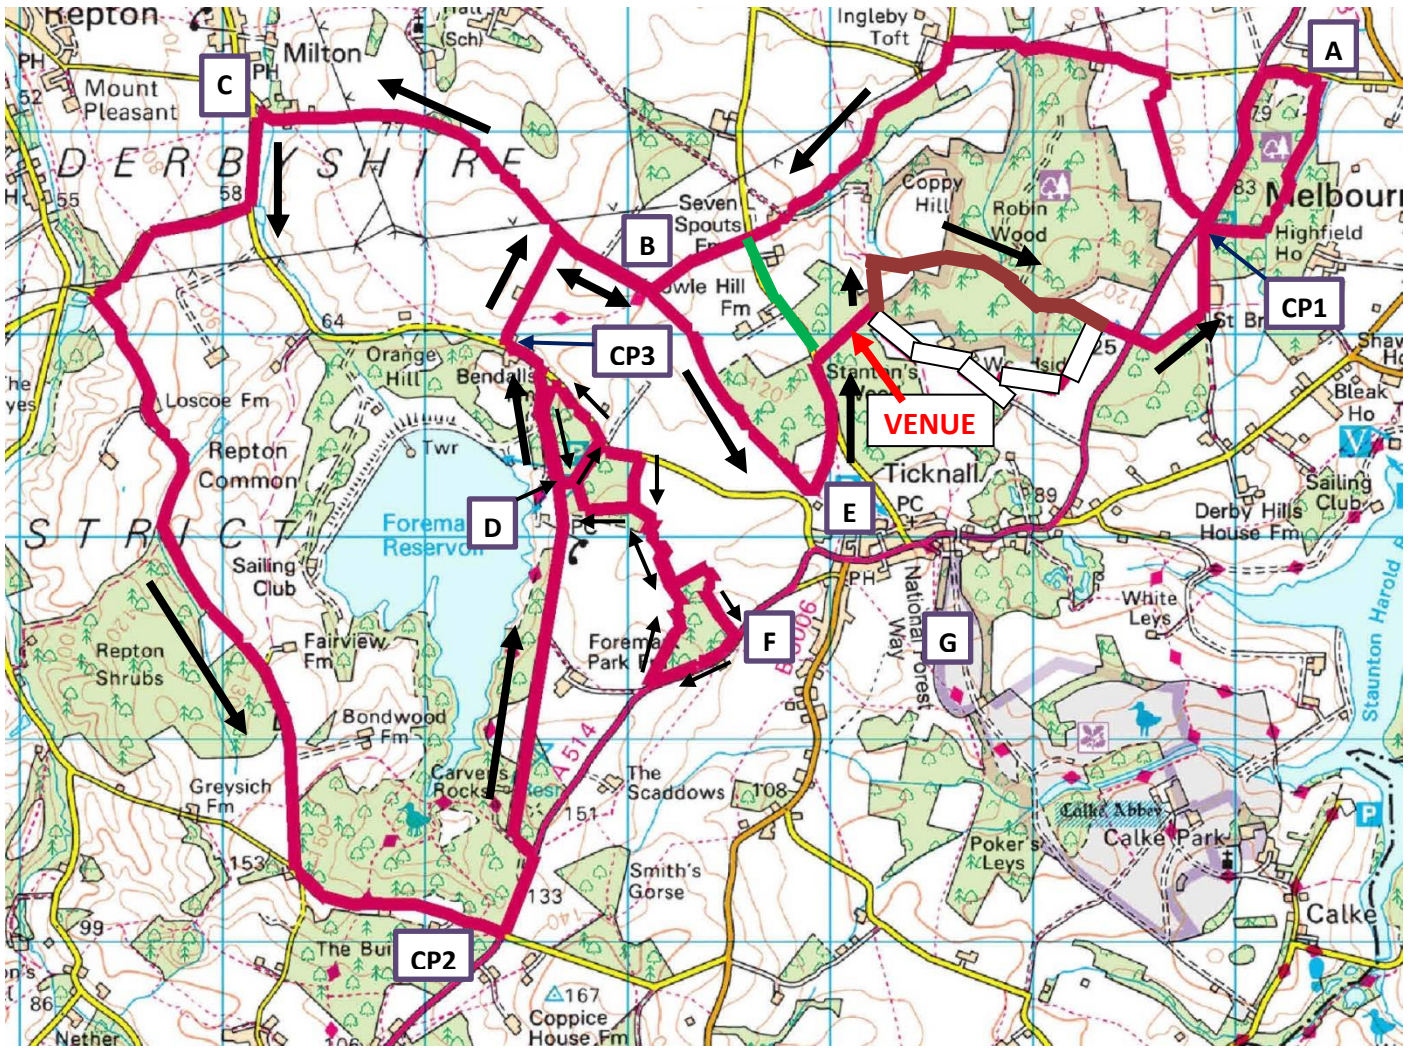

Ticknall Ride 2nd June 2024

8M: V- CP1 – A – CP1 – B - E- V

15M: V- CP1 – A – CP1 – B – C – CP2– D – CP3 – B – E - V

18M: V- CP1 – A – CP1 – B – C – CP2 – D – F – D – CP3 – B – E- V

30M: as 15 x 2

Lead Rein (approx. 4M): V – CP1 – follow route toward B but turn up the lane when marked LR on the ground (green line on map), pick up route back to venue