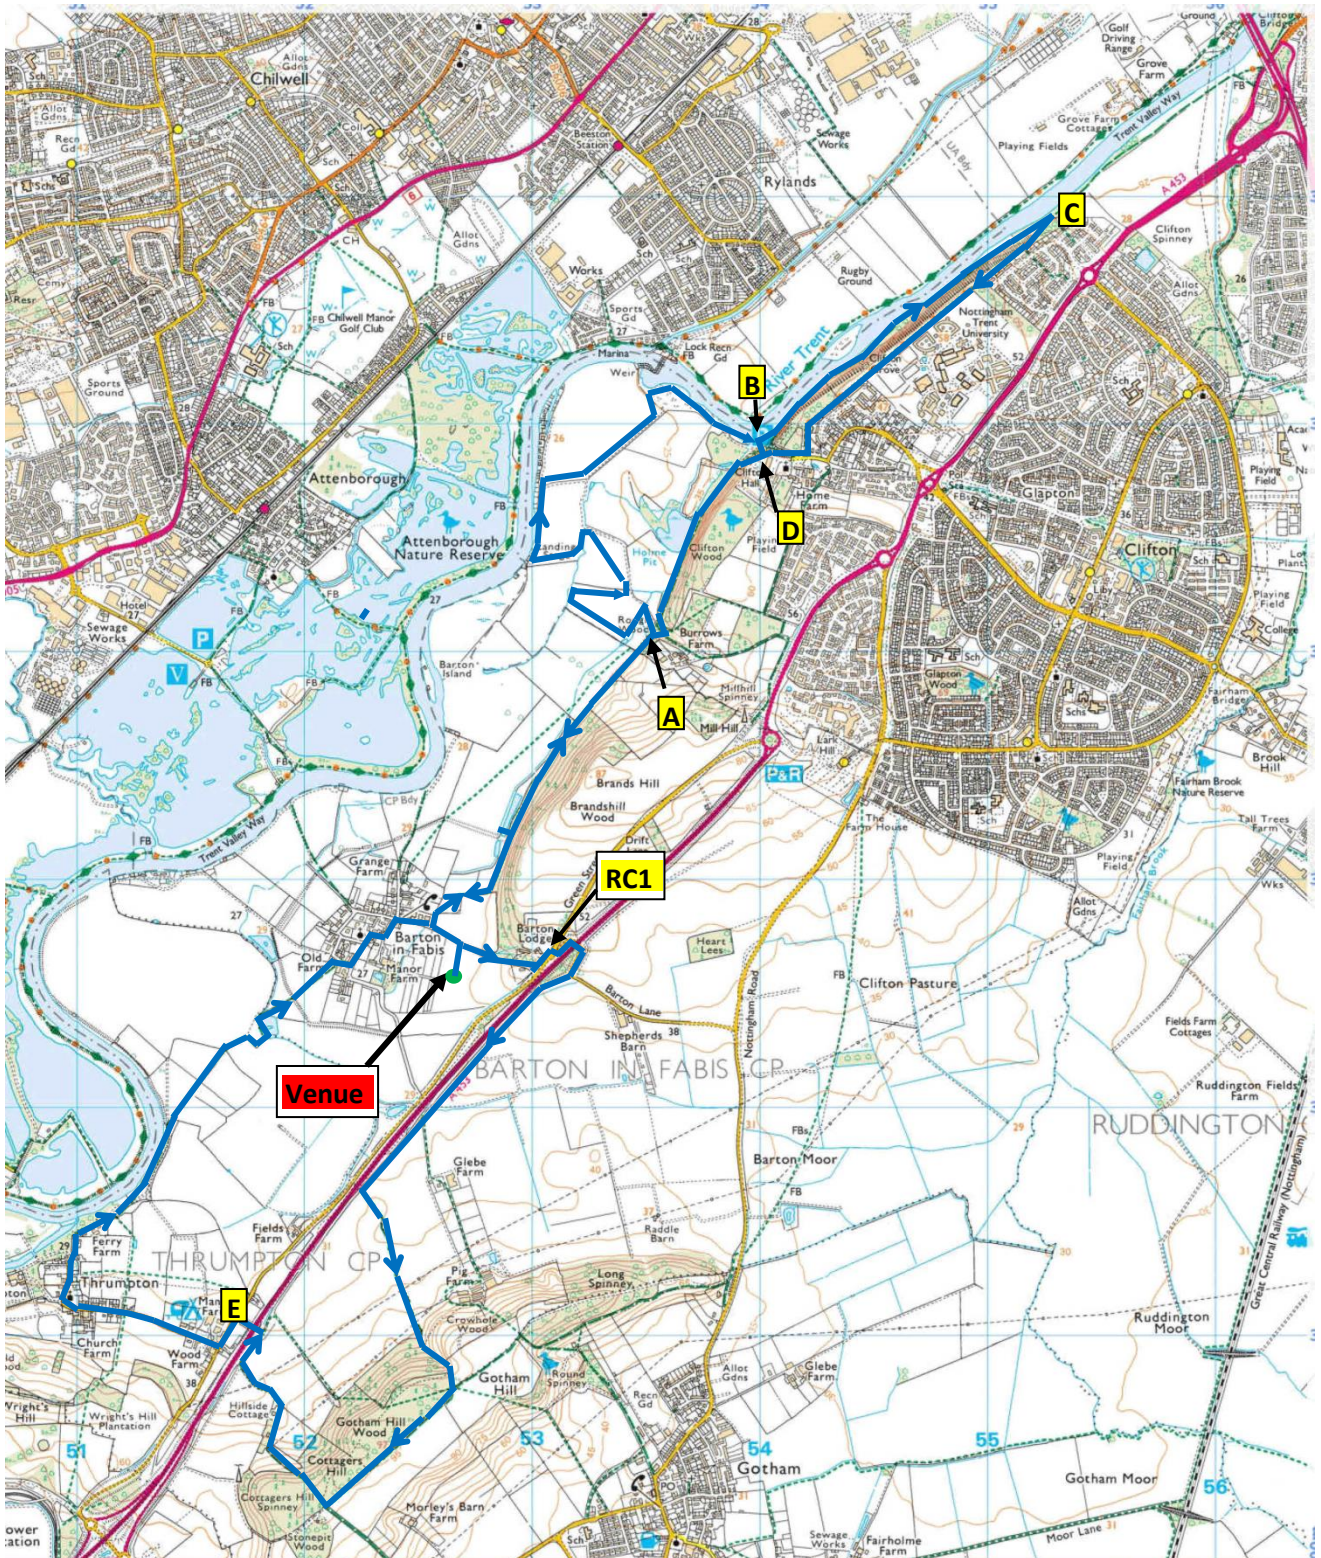

BARTON IN FABIS RIDE 20th April 2025

12 Mile Map

Routes:

7 Miles: V-A-B- C-D -A-V

12 Miles: V-A-B-C-D-A-RC1-E-V