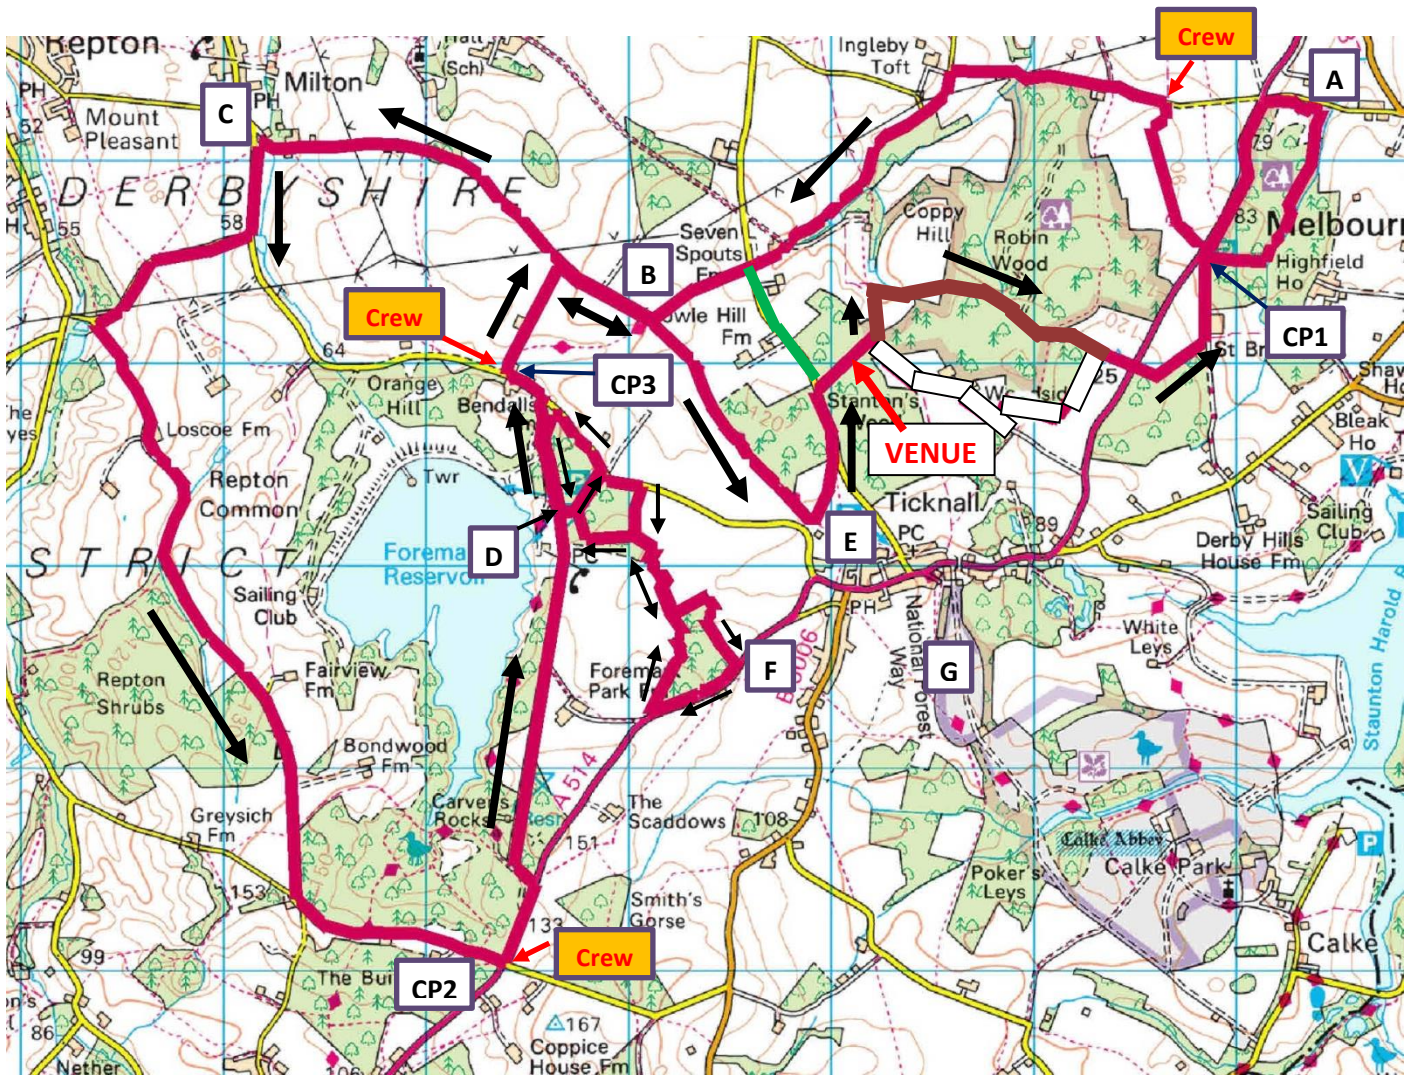

Ticknall Ride 27th August 2023

8M: V- CP1 – A – CP1 – B - E- V

15M: V- CP1 – A – CP1 – B – C – CP2– D – CP3 – B – E - V

18M: V- CP1 – A – CP1 – B – C – CP2 – D – F – D – CP3 – B – E- V

30M: as 15 x 2

Lead Rein (approx. 4M): V – CP1 – follow route toward B but turn up the lane when marked LR on the ground (green line on map), pick up route back to venue

Crew at Crew points only please