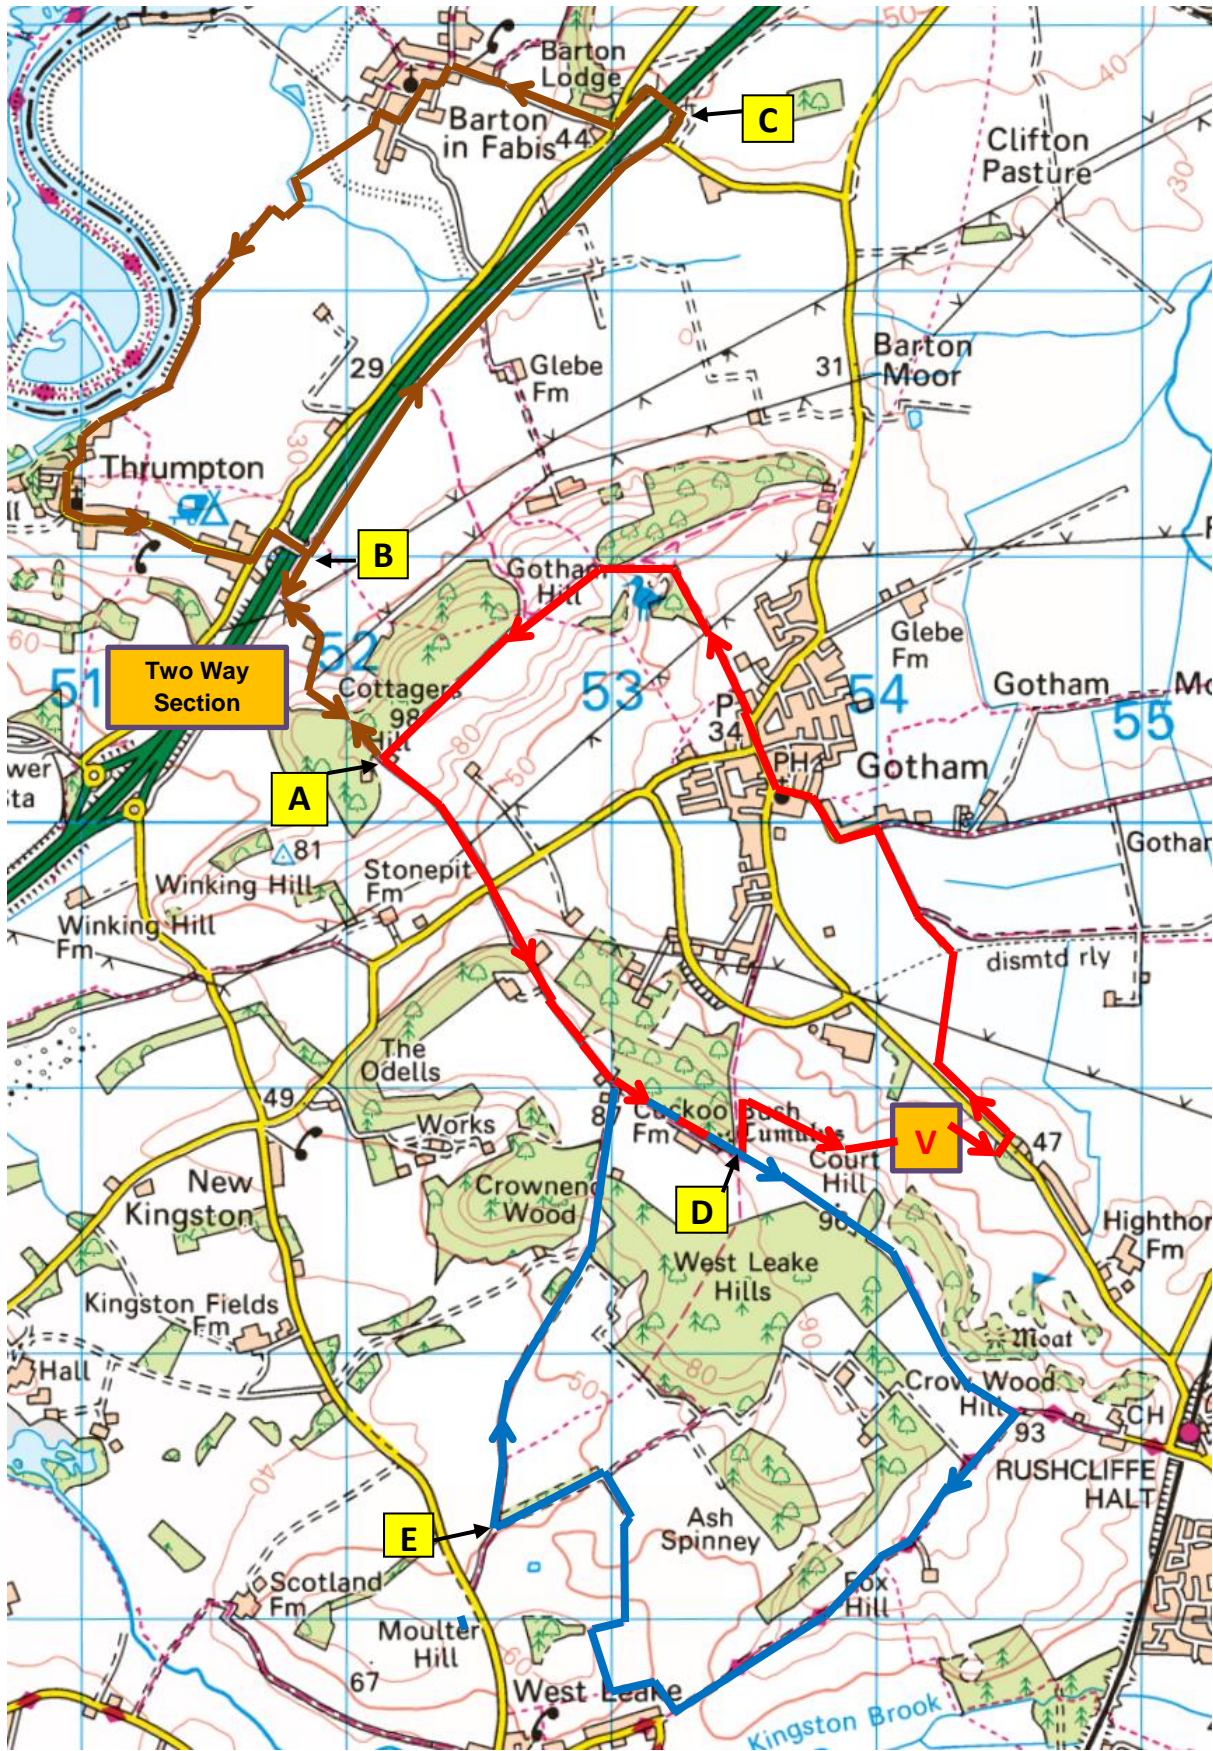

GOTHAM SPRING RIDE 14th May 2023

Route Mileages:

- 5 Miles:** Venue-A-D-Venue
- 9 Miles:** Venue-A-D-E-D-Venue.
- 15 Miles:** Venue-A-B-C-B-A-D-E-D-Venue.